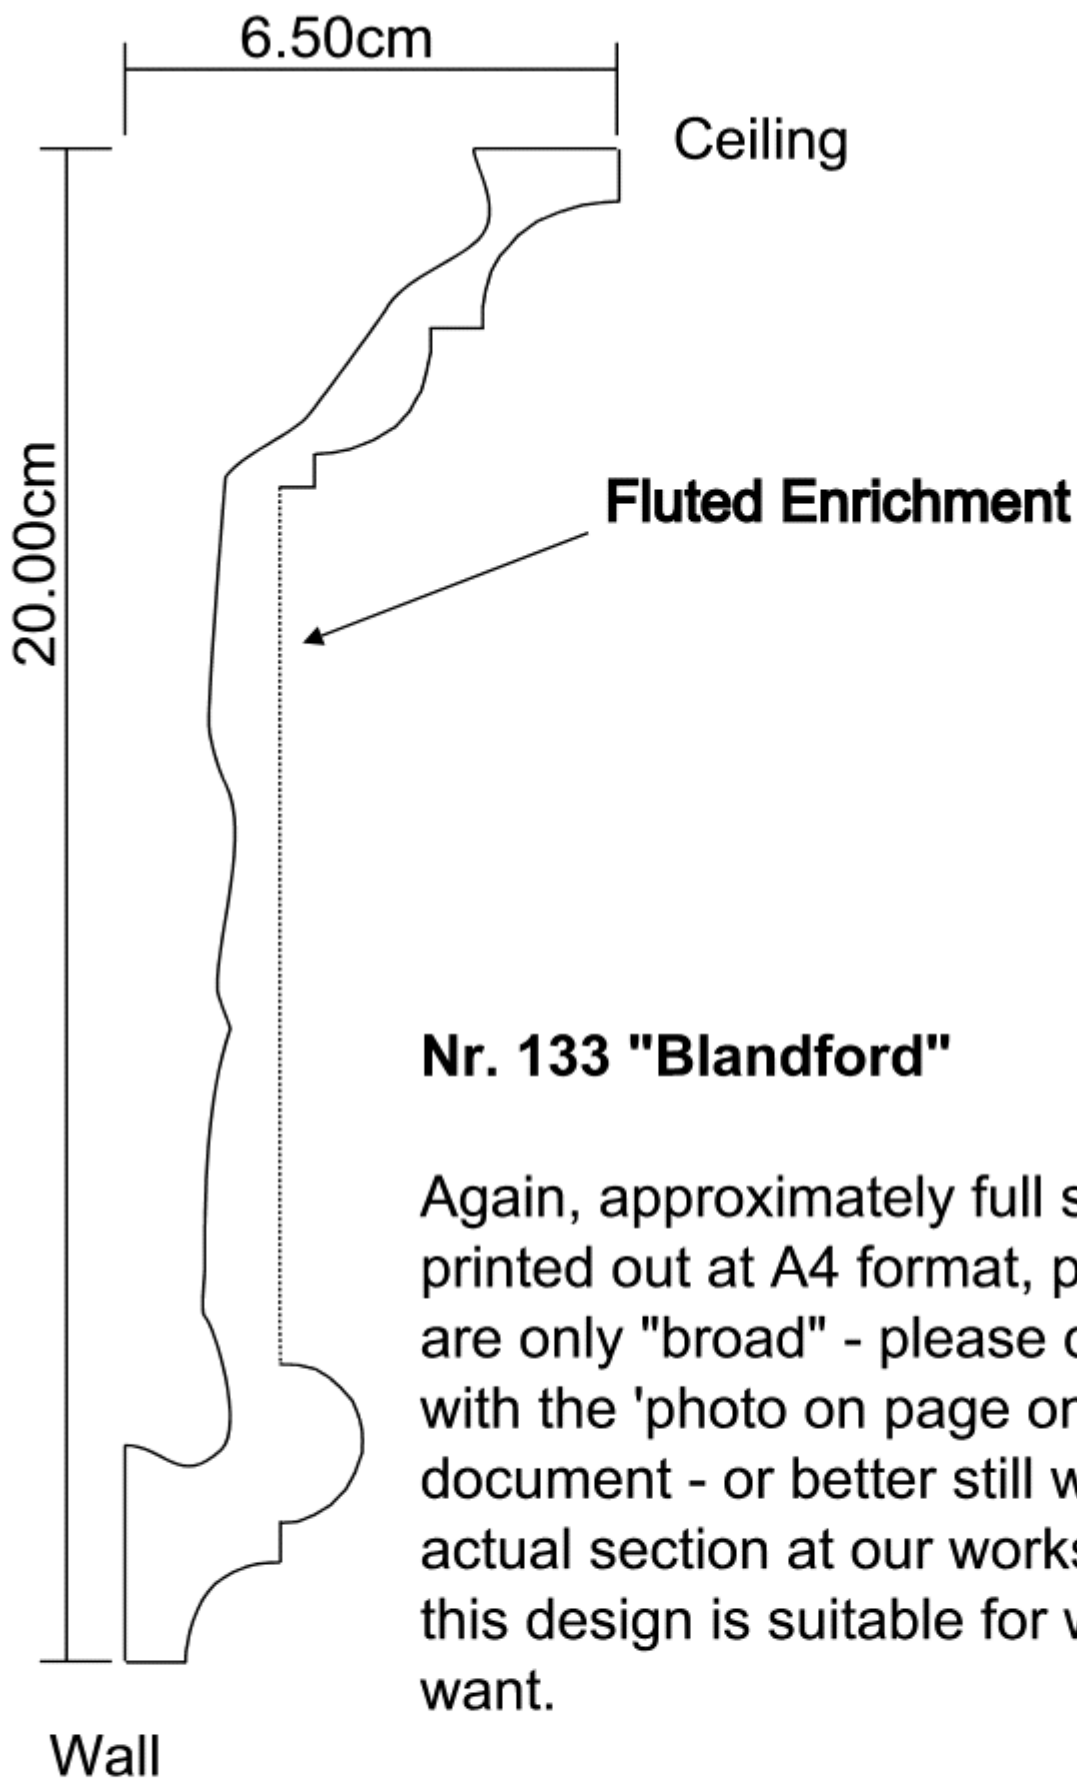

## Cornice Nr. 133 “Blandford”

An unusual, but potentially very useful profile in particular situations, having at 65mm. very little projection from the wall while it is actually very deep down the wall from the ceiling at 200mm.

Anyhow, please have a look at the full size cross section on page two and see if you feel it might have A similarly useful application for you.

**Projection 65mm. (c.2.5”)**

**Depth 200mm. (c.8”)**

**Length of Cast 3200mm. (10’6”)**

### **Nr. 133 "Blandford"**

Again, approximately full size when printed out at A4 format, proportions are only "broad" - please do check with the 'photo on page one of this document - or better still with the actual section at our works that this design is suitable for what you want.