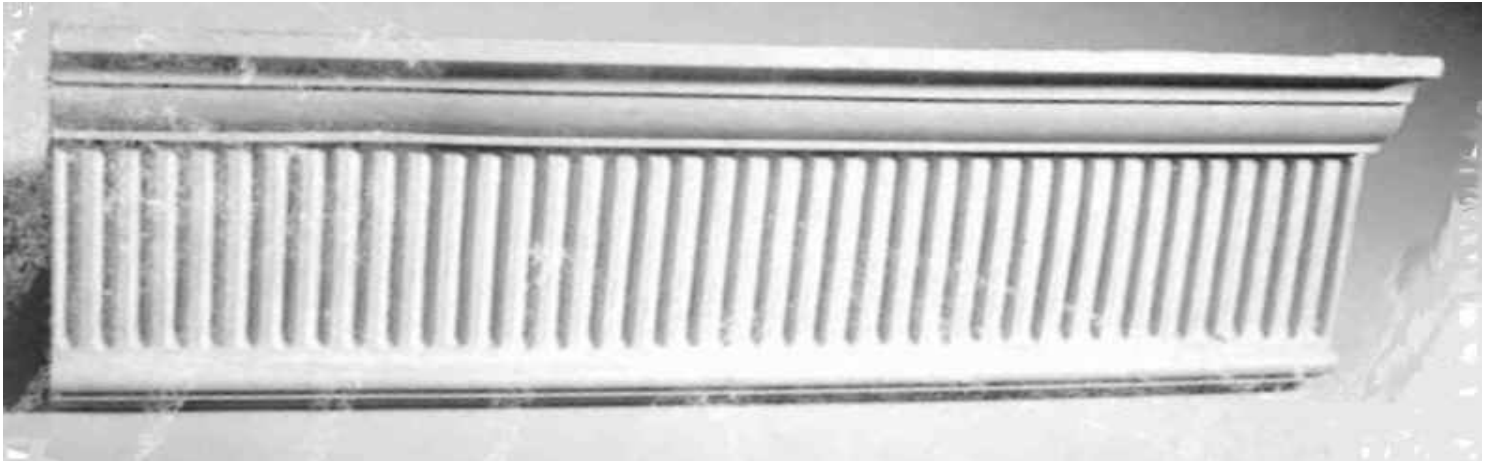

## Cornice Nr. 133 “Blandford”

An unusual, but potentially very useful profile in particular situations, having at 65mm. very little projection from the wall while it is actually very deep down the wall from the ceiling at 200mm.

Also has a fine, tight fluted enrichment and quite good looks.

This was originally designed many years ago for a five star hotel in Yorkshire and for some reason this has appeared in several “Pizza Hut” restaurants.

Anyhow, please have a look at the full size cross section on page two and see if you feel it might have A similarly useful application for you.

**Projection 65mm. (c.2.5”)**

**Depth 200mm. (c.8”)**

**Length of Cast 3200mm. (10’6”)**