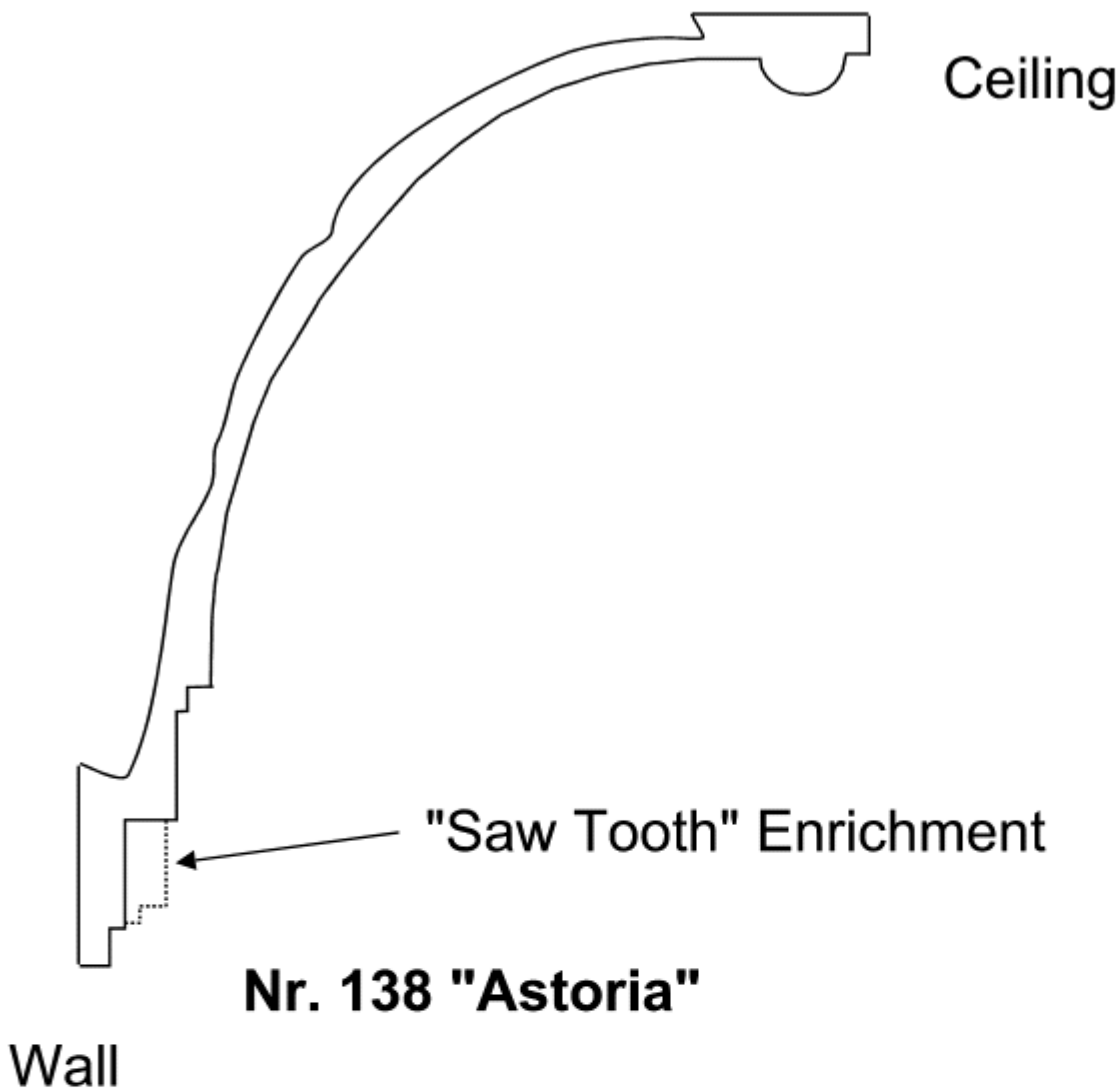

**Cornice Nr. 138 “Astoria”
(Art Deco in Style)**

Big - really big this cornice. It should go into large, ideally simple areas. It's also essential that it has a high ceiling.

Can be fitted in commercial and domestic properties, but be warned - this design is not for the timid or for the uncertain. This pattern is for the daring, those know their mind and “what they want”

The reward is a spectacular rarity - a large “Art Deco” design - brilliant!

If, however you're not quite persuaded - look at our Nr. 137 “Odeon” it's smaller and easier on emotions.

Projection 207mm. (c.8”)
Depth 250mm. (c.10”)
Length of Cast 3300mm. (10'8”)
“Sawtooth” Enriched Section

Approximately half full size at A4, there is a piece of this available for inspection at our Yorkshire works.

Please ask to see it, it's fixed at a suitably high level. 207mm projection from wall, 250mm deep down wall from ceiling.