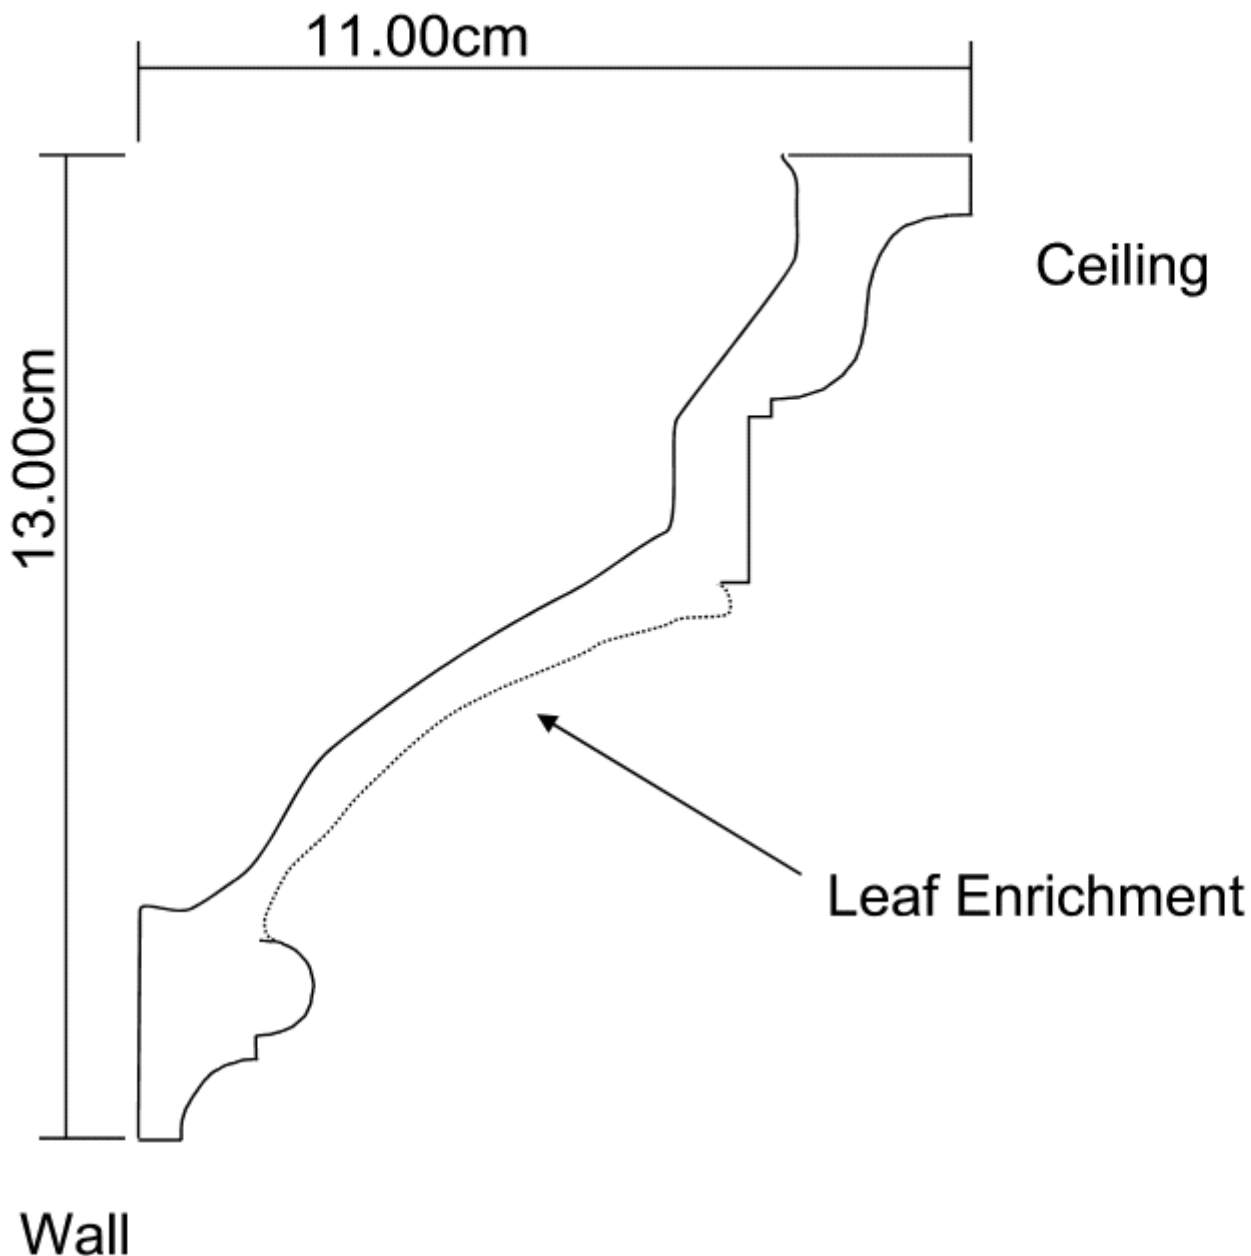

Cornice Nr. 156 “Leaf”

A comparatively new addition to our large range of cornice designs, this leaf design is genuinely “average sized”.

This pattern is not from a particular historical period, but it is a classical, well proportioned profile and design.

Equally suitable for domestic or commercial premises, consider using this design in almost any situation or area with a spectrum of ceiling heights.

An full size approximation of this cornice cross section appears on page two of this document.

Projection 110mm. (c.4.5”)
Depth 130mm. (c.5”)
Length of Cast 3100mm. (10’2”)
Leaf Enriched Profile

Nr. 156 "Leaf"

Roughly full size cross section when produced at A4 paper size.

An actual sample of this cornice is displayed at our Dewsbury workshop. We can show you this any time during our normal opening hours.