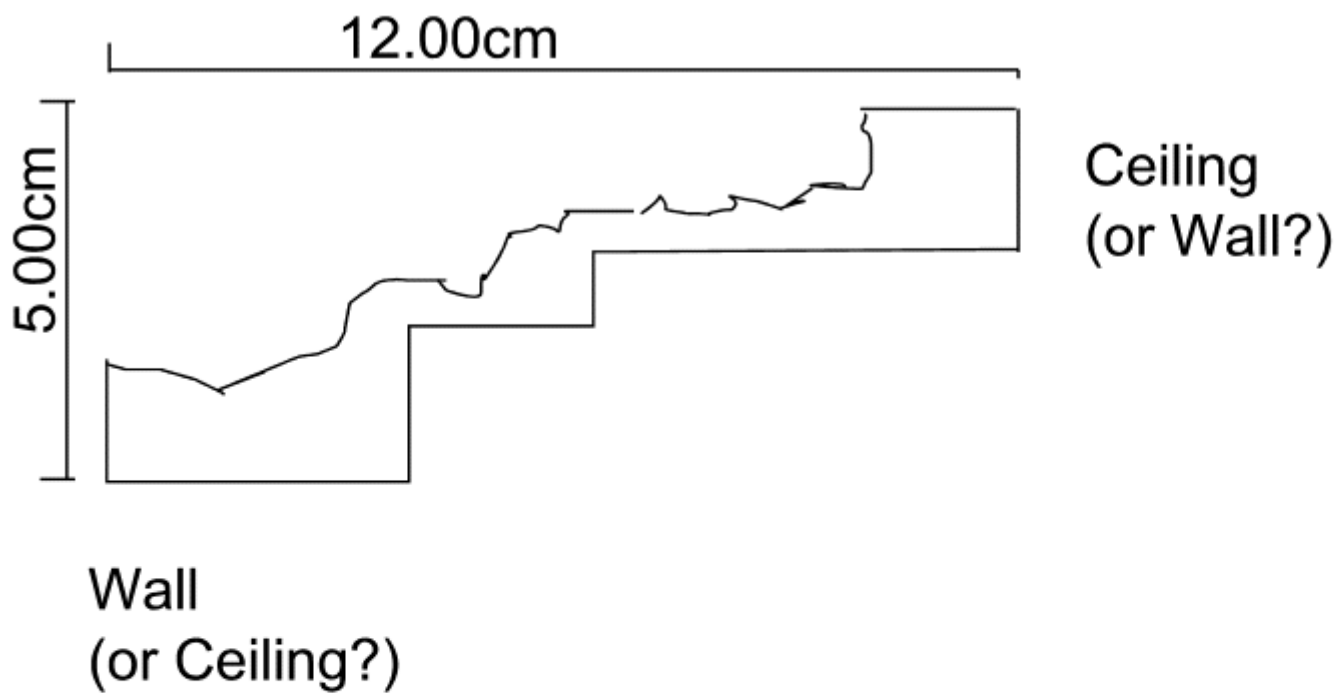

When considering decoration, it could pay to be innovative, I’ve Seen daring schemes look hugely stylish.

Consider also turning this design “upside over” - it can look OK either way up. To help this possibility the photo above is “other” way up to page two of this document - the profile.

This may also suit our “mobile pad” lighting system, please ask.

To return, press back button above - I hope your browser has one!

PROJECTION 120MM. (C.5”)

DEPTH 50MM. (C.2”)

LENGTH OF CAST 3600MM. (12’0”)

PLAIN RUN PROFILE

Nr. 157 "Large Brindley"

As noted, this cornice can be inverted if you wish.

Reproduced to A4 size this should resemble a full size cross section of this design.

Page two of two.

Back to catalogue page via back button (p.1 or 2)